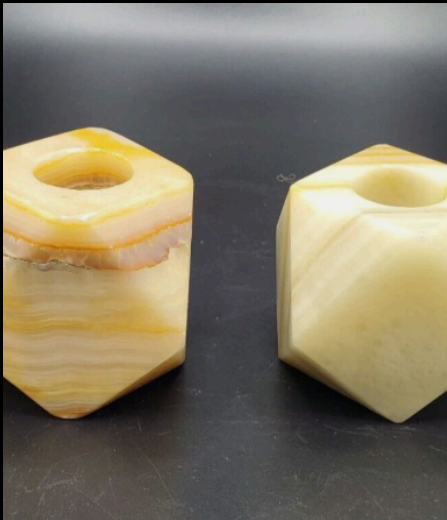

MULTI GREEN COLOUMN CANDLE HOLDER

Pink Onyx Column Candle Holder – A graceful column design carved from natural pink onyx.

MULTI BROWN COLOUMN CANDLE HOLDER

Multi Brown Onyx Column Candle Holder – An elegant column piece crafted from richly patterned multi-brown onyx.

SMSALT.COM

ORANGE HONEY COLOUMN CANDLE HOLDER

Orange Honey Onyx Column Candle Holder – A warm, elegant column design handcrafted from orange honey onyx.

SMSALT.COM

WHITE COLOUMN CANDLE HOLDER

White Onyx Column Candle Holder – A sleek and elegant column design carved from pure white onyx.

GREEN ONYX DIAMOND CANDLE HOLDER

LIGHT GREEN ONYX DIAMOND CANDLE HOLDER

MULTI BROWN ONYX DIAMOND CANDLE HOLDER

SMSALT.COM

WHITE ONYX DIAMOND CANDLE HOLDER

White Onyx Diamond Candle Holder – A stylish diamond-shaped design handcrafted from pure white onyx.