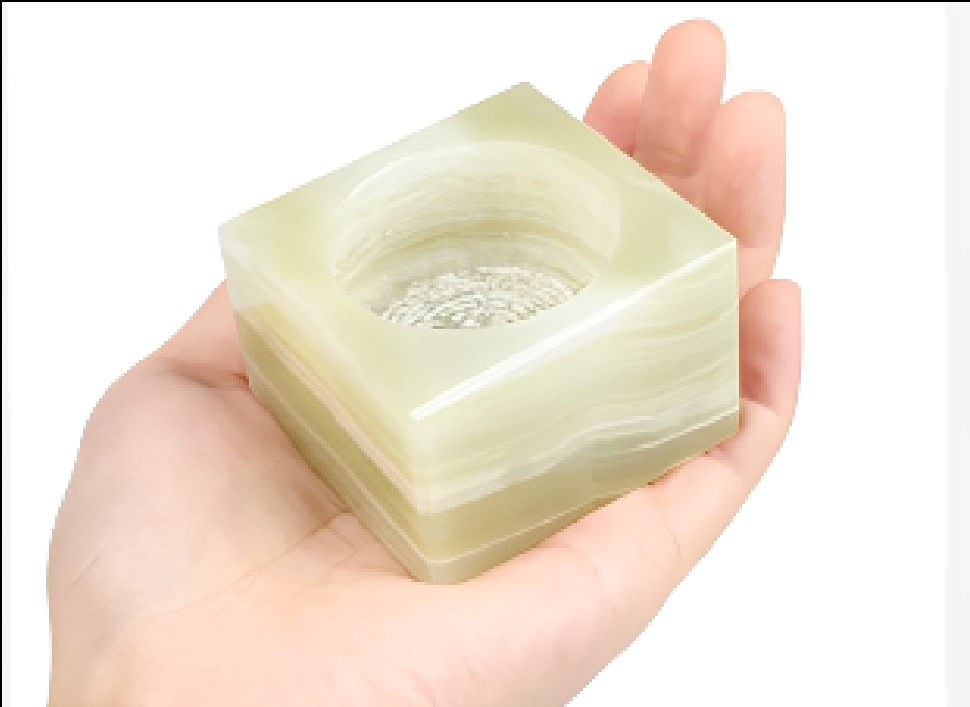

"Bring natural sophistication to your décor with a light green onyx five nozzle candle holder, blending serenity with timeless elegance."

SMSALT

WHITE ONYX FIVE NOZZLE CANDLE HOLDER

SMSALT

WHITE ONYX CUBECANDLE HOLDER

"Accent your space with the pure elegance of a white onyx cube candle holder, showcasing simplicity and natural beauty."

SMSALT

MULTI BROWN ONYX CUBECANDLE HOLDER

"Enhance your ambiance with the earthy tones of a multi brown onyx cube candle holder, a perfect blend of style and nature."